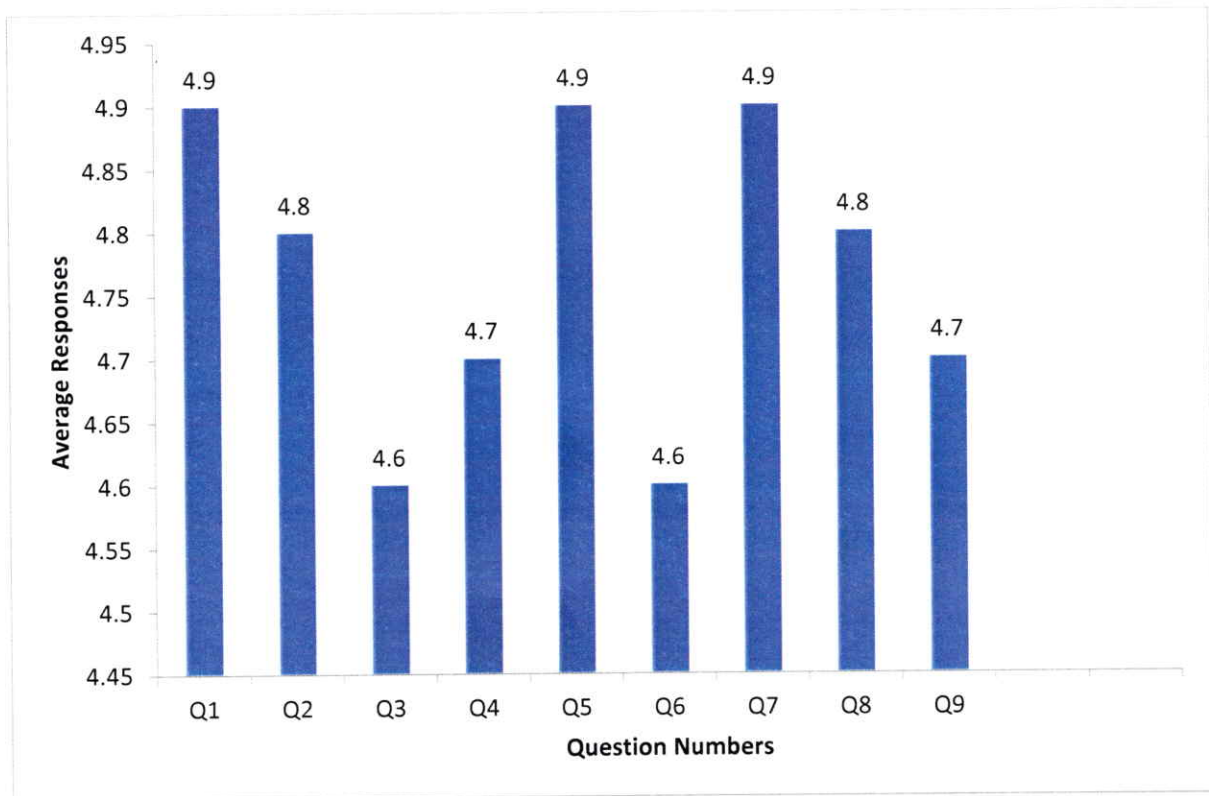

Feedback Analysis - Alumni
Feedback on Academic Performance and Ambience

2017-18 Batches

Department of MBA