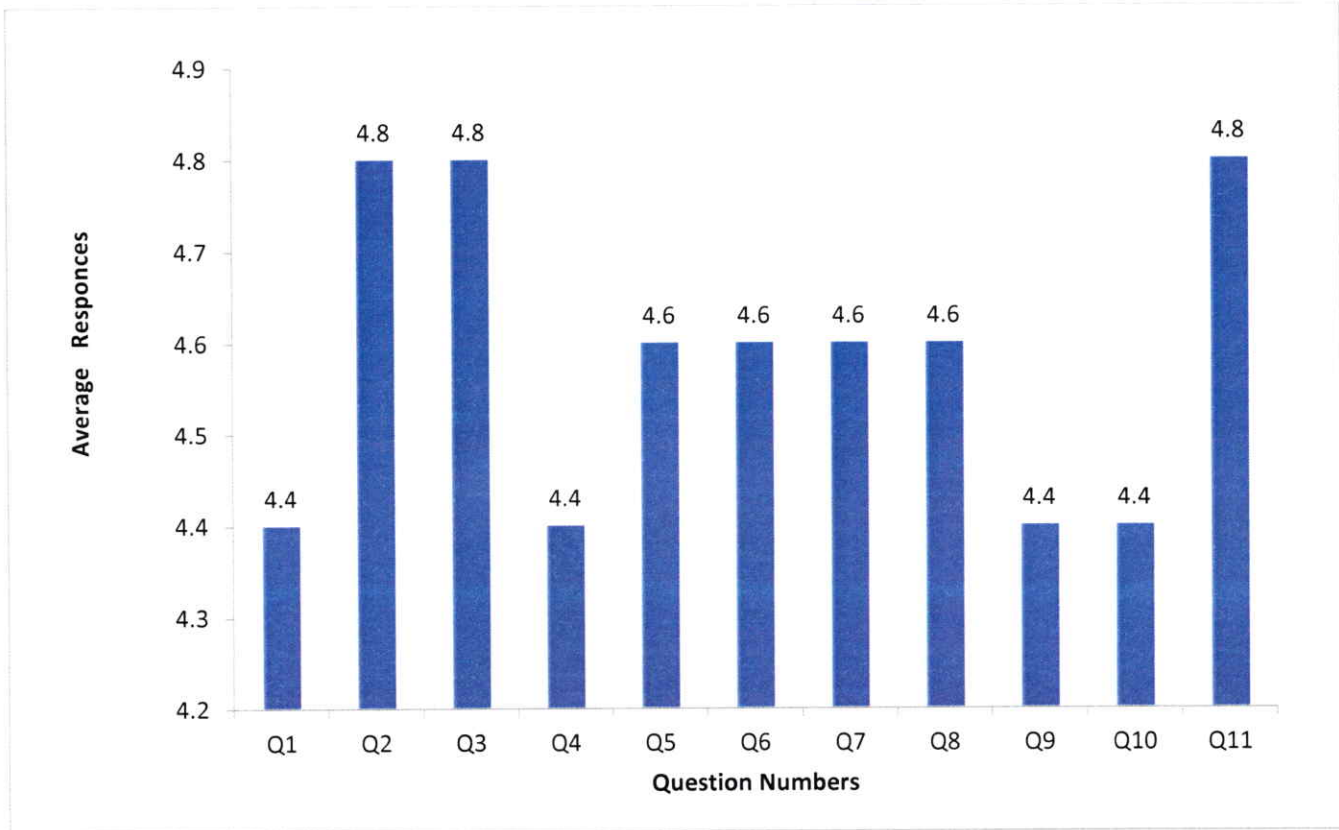

Feedback Analysis - faculty
Feedback on Academic Performance and Ambience
AY 2017-18

Department of IT

[Signature]
HOD - IT

[Signature]
Principal

Head of Department
Department of IT
Swami Vivekananda Institute of Technology