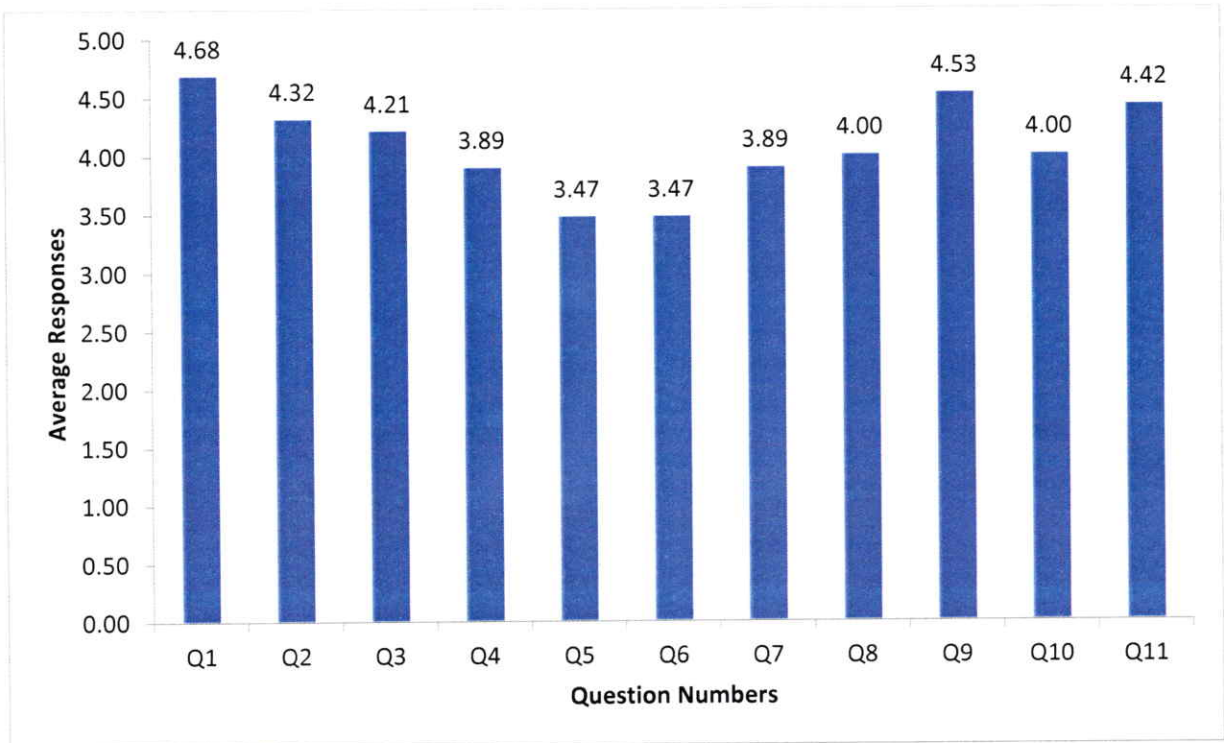

Feedback Analysis - Faculty
Feedback on Academic Performance and Ambience
AY 2017-18

Department of ME