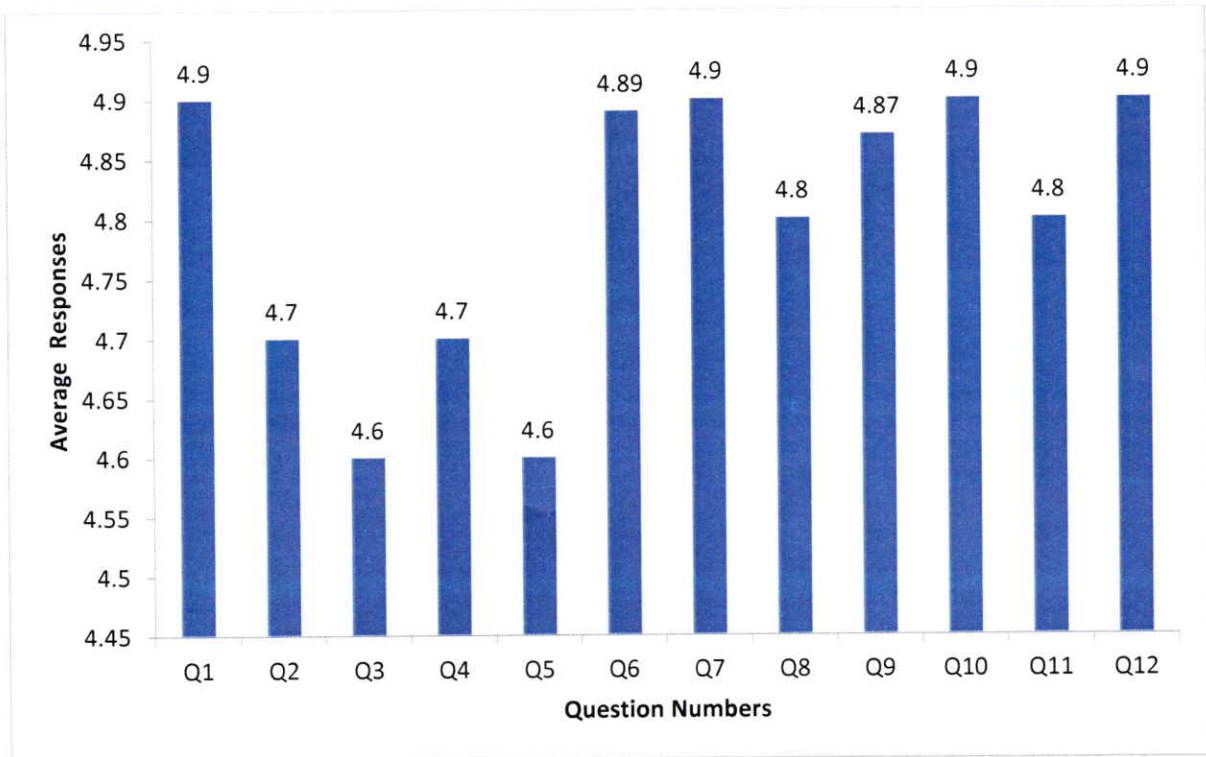

Feedback Analysis - Students
Feedback on Academic Performance and Ambience
AY 2017-18

Department of MBA