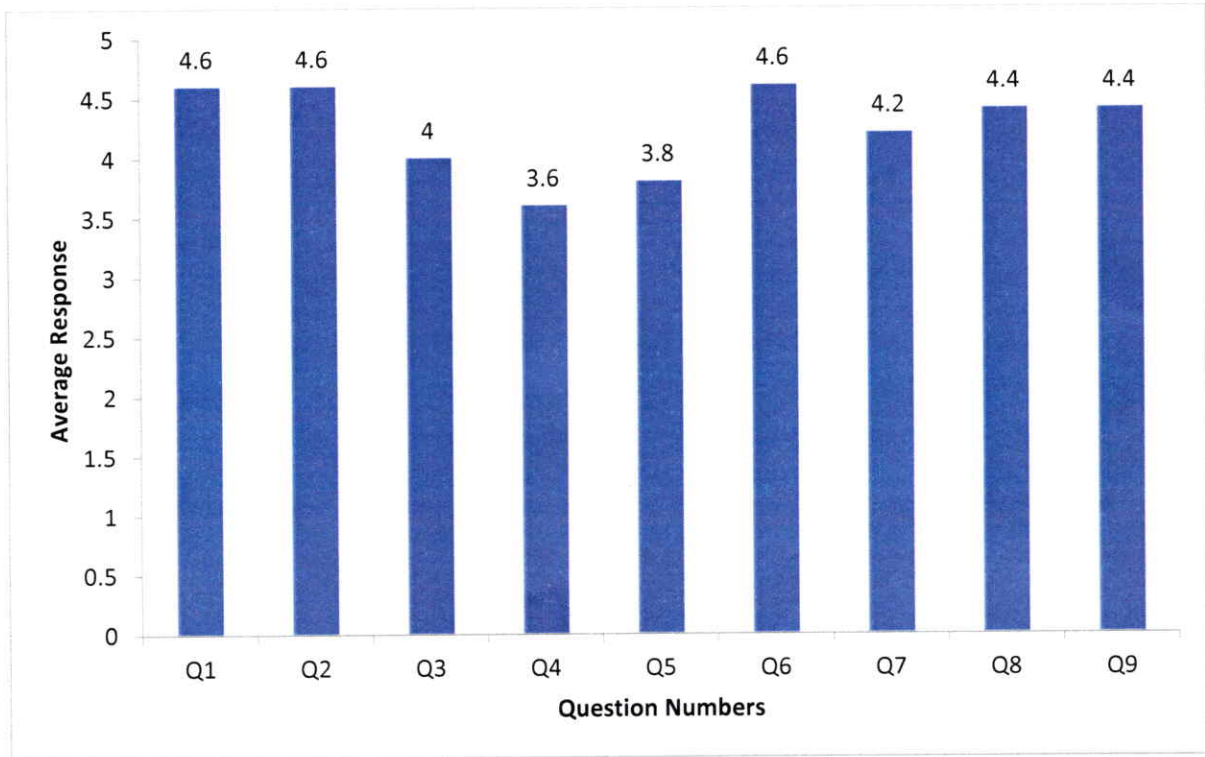

Feedback Analysis - Employer
Feedback on Academic Performance and Ambience
AY 2017-18

HOD-TPO

Principal

Feedback Analysis - ALUMNI
Feedback on Academic Performance and Ambience
AY 2017-18

Department of IT