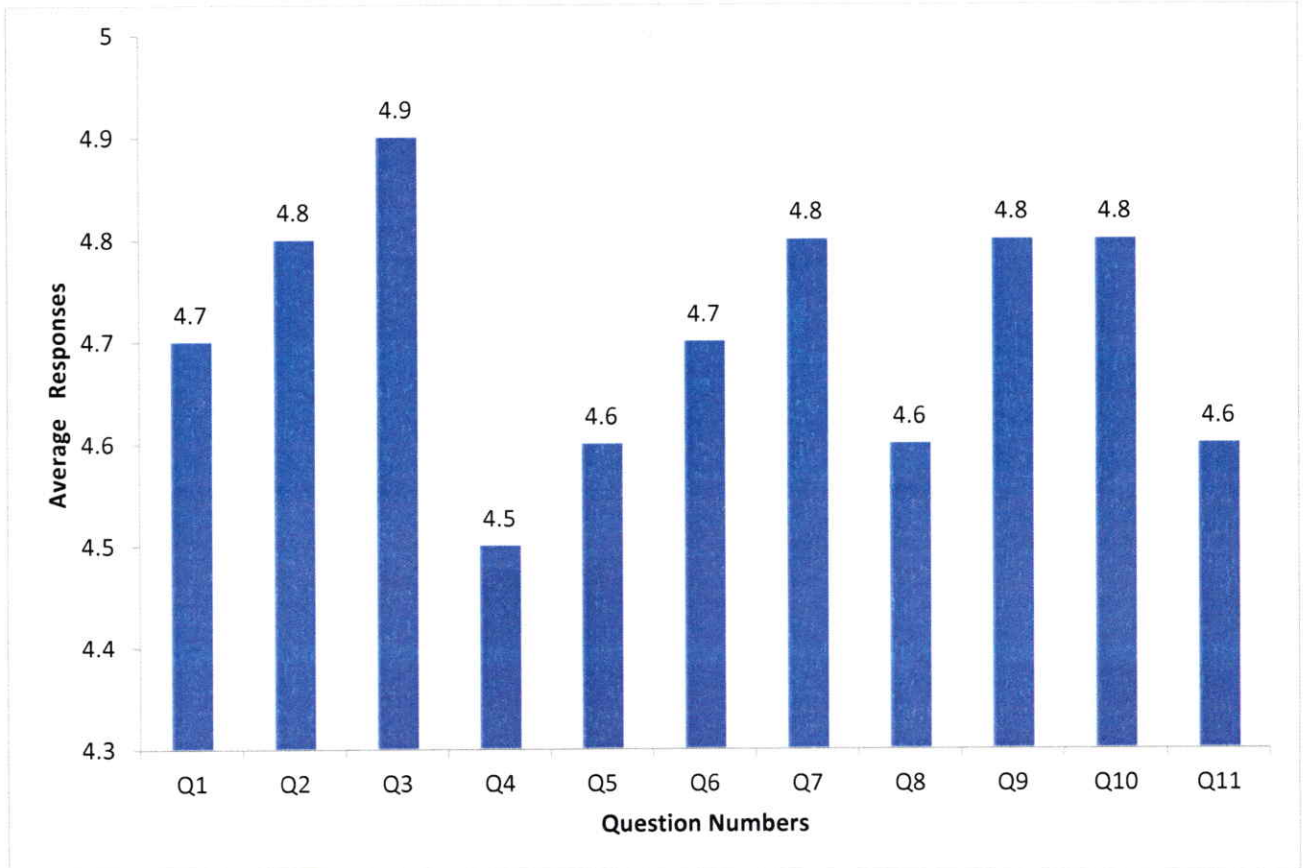

Feedback Analysis - Faculty
Feedback on Academic Performance and Ambience
AY 2017-18

Department of MBA