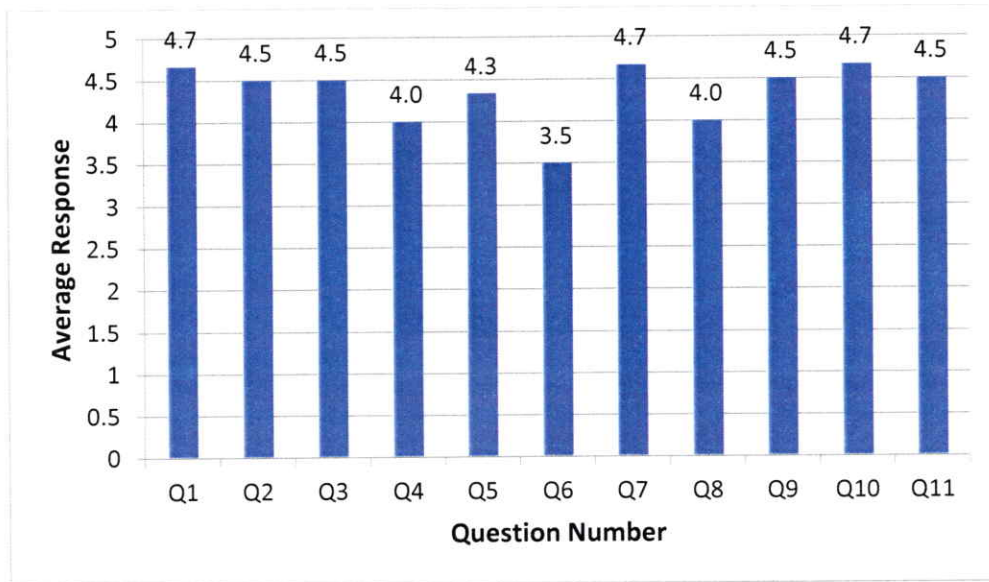

Feedback Analysis - Faculty

Feedback on Academic Performance and Ambience

AY 2017-2018

Department of CSE

HOD - CSE
Head of Department
Department of CSE
Swami Vivekananda Institute of Technology

Principal
PRINCIPAL
Swami Vivekananda Institute of Technology
Mahub College Campus, R.P. Road,
SECUNDERABAD-500 003.3