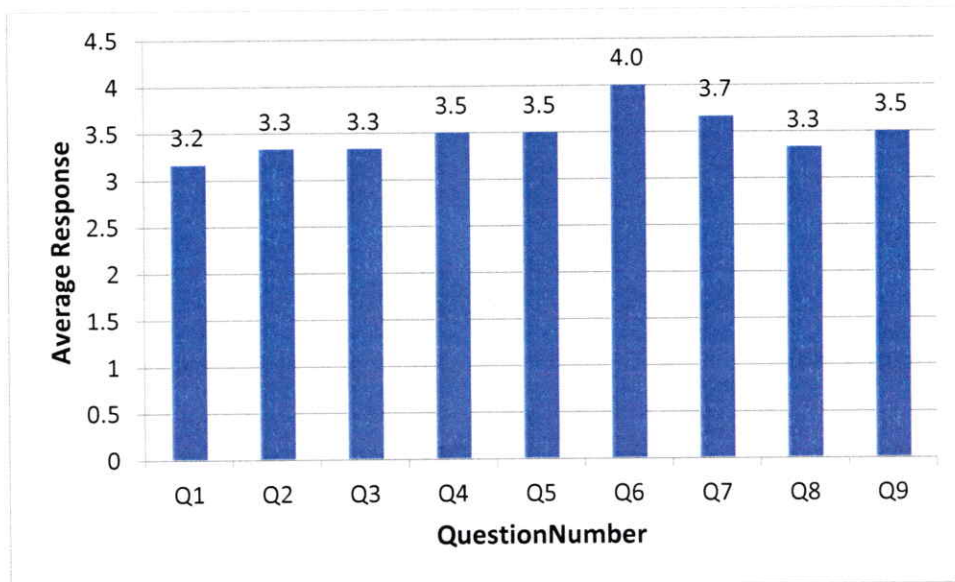

Feedback Analysis - ALUMNI
Feedback on Academic Performance and Ambience
AY 2017-18
Department of CSE

HOD-CSE

Head of Department
Department of CSE
Swami Vivekananda Institute of Technology

Principal

PRINCIPAL
Swami Vivekananda Institute of Technology
Mahub College Campus, R.P. Road,
SECUNDERABAD-500 003.3