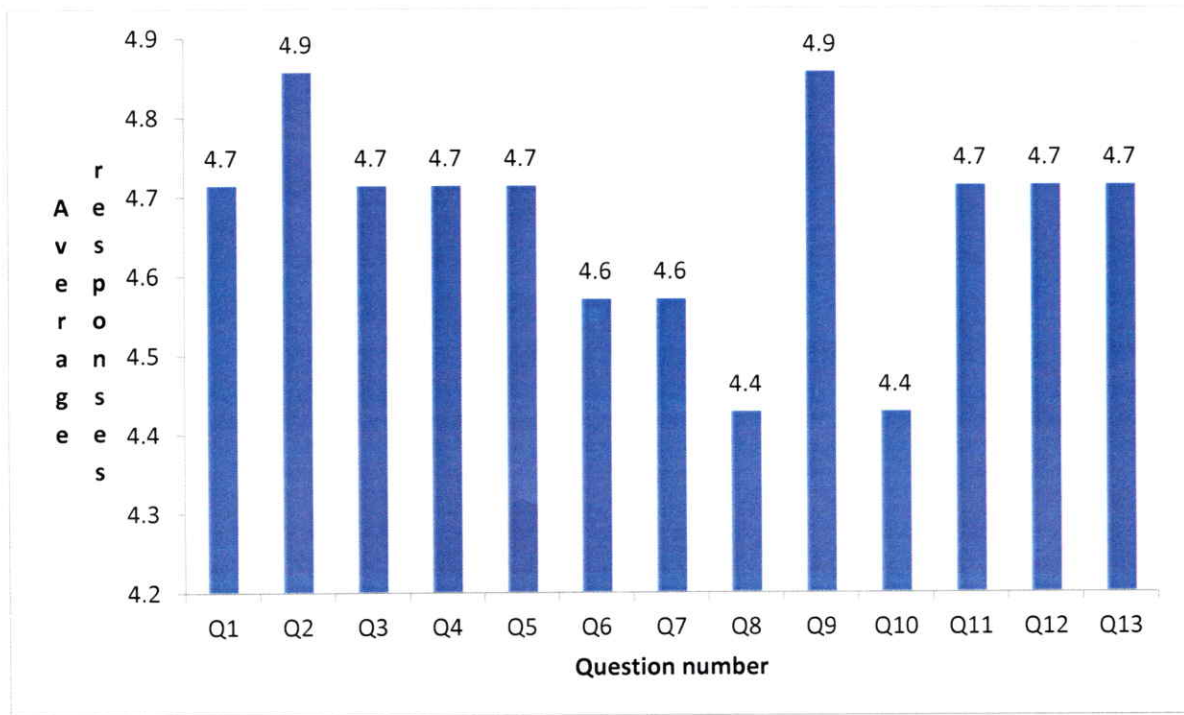

Feedback Analysis - Students
Feedback on Academic Performance and Ambience
AY 2017-18
Department of IT

HOD – IT

Head of Department
Department of IT
Swami Vivekananda Institute of Technology

Principal

PRINCIPAL
Swami Vivekananda Institute of Technology
Mahbub College Campus, R.P.Road,
SECUNDERABAD-500 093