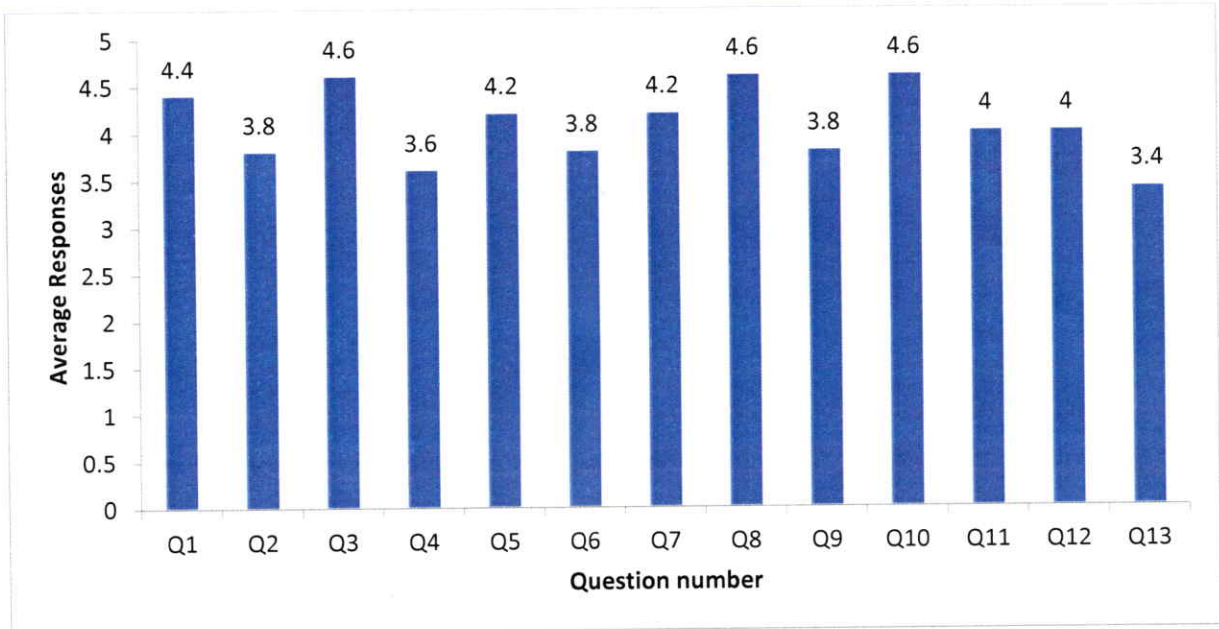

Feedback Analysis - Students
Feedback on Academic Performance and Ambience
AY 2017-18

Department of ECE