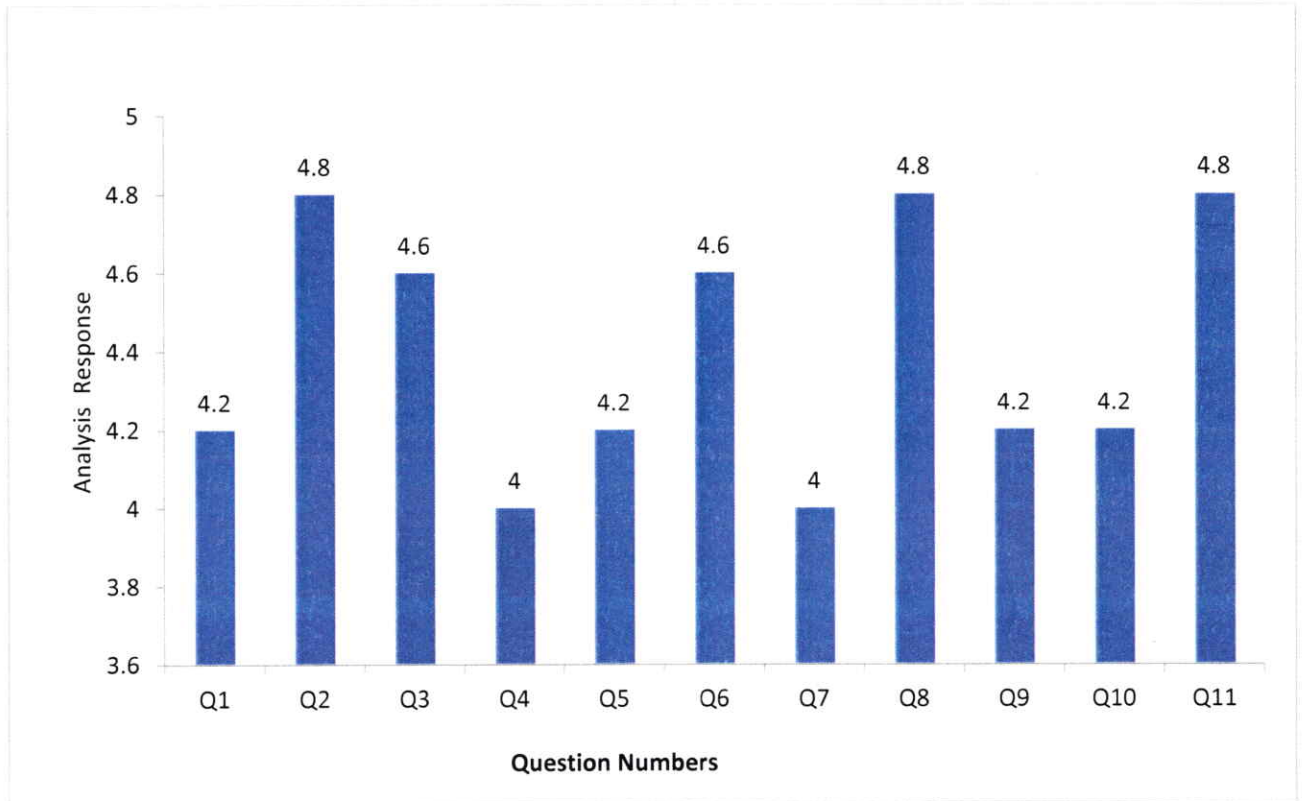

Feedback Analysis - Faculty
Feedback on Academic Performance and Ambience
AY 2017-18
Department of ECE