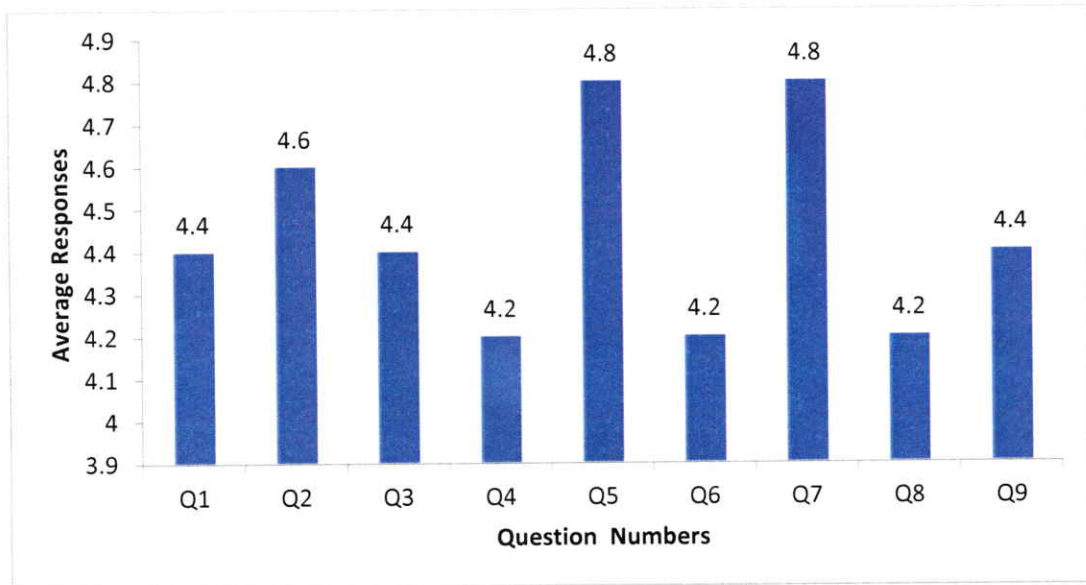

Feedback Analysis - ALUMNI
Feedback on Academic Performance and Ambience

AY 2017-18

Department of ECE