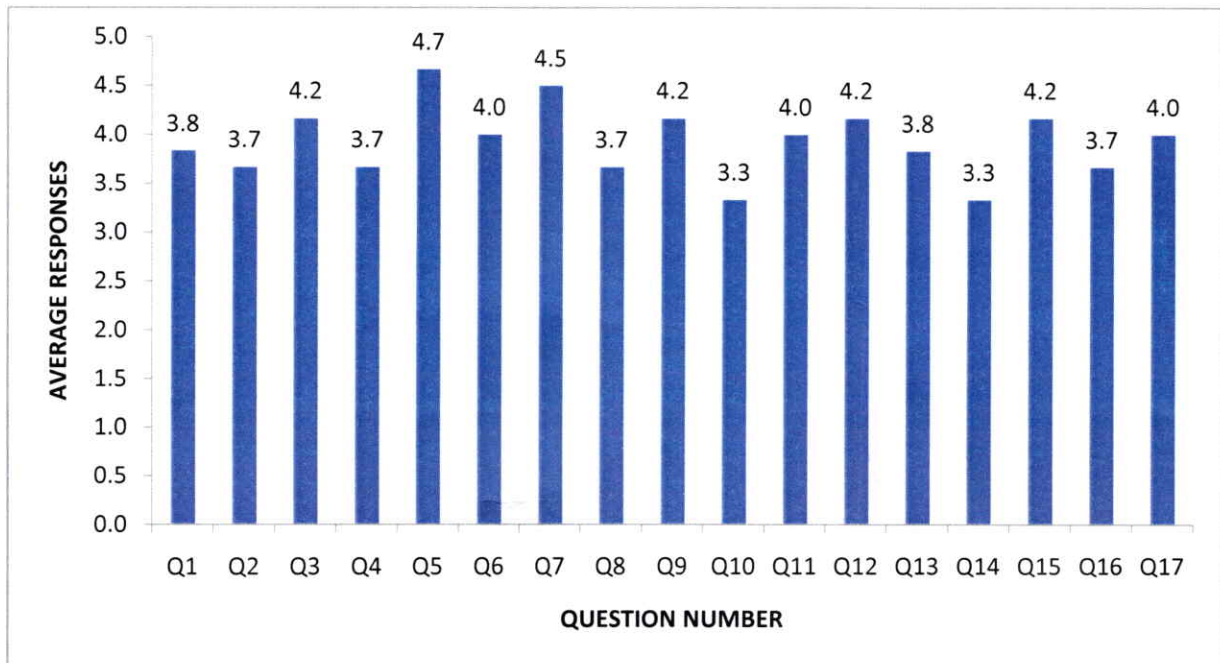

Feedback Analysis - Employer
Feedback on Academic Performance and Ambience
AY 2017-18

HOD-TPO

Principal