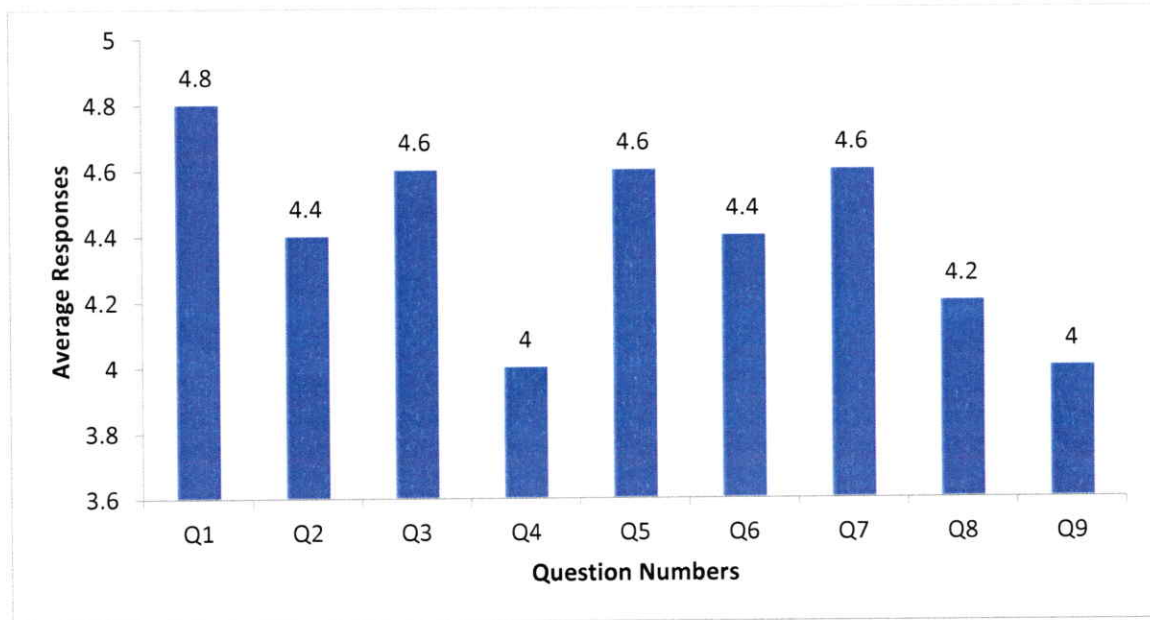

Principal

PRINCIPAL
Swami Vivekananda Institute of Technology
Mahub College Campus, R.P. Road,
SECUNDERABAD-500 003.3

Feedback Analysis - ALUMNI
Feedback on Academic Performance and Ambience

AY 2017-18

Department of ME