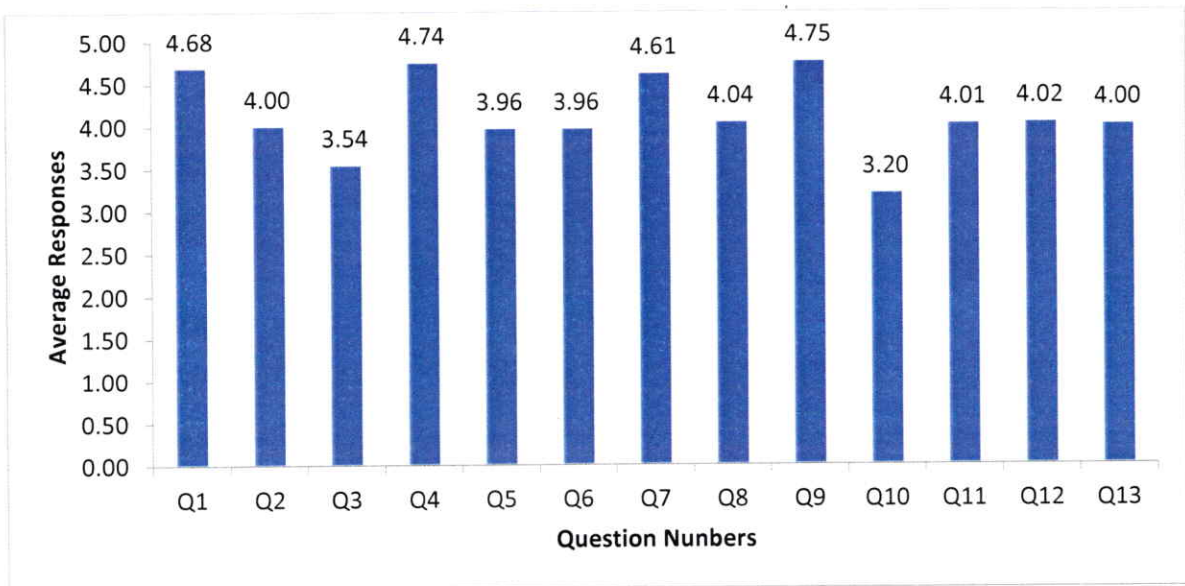

Feedback Analysis - Students
Feedback on Academic Performance and Ambience
AY 2017-18

Department of ME