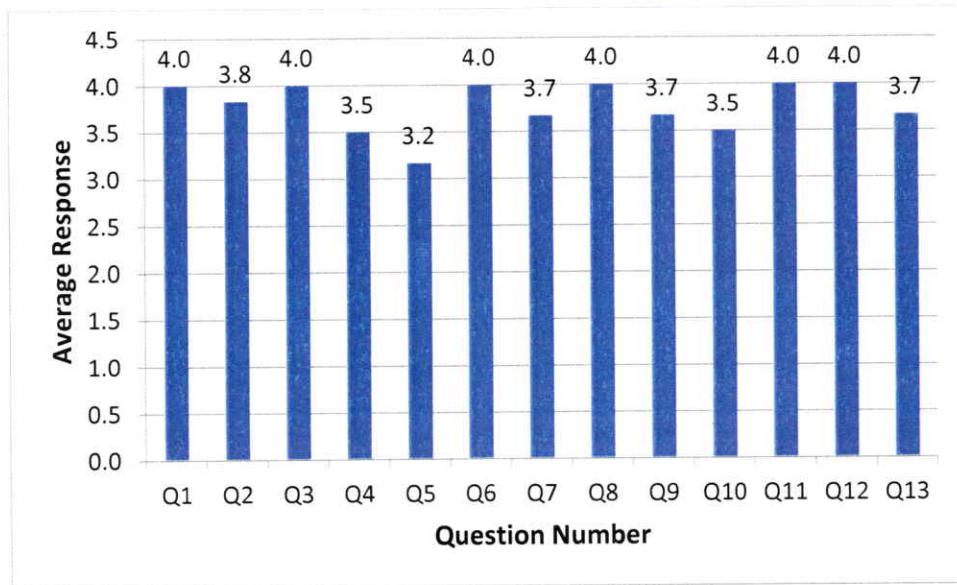

Feedback Analysis - Students

Feedback on Academic Performance and Ambience

AY 2017-18

Department of CSE

HOD CSE
Department of CSE
Swami Vivekananda Institute of Technology

Principal

PRINCIPAL
Swami Vivekananda Institute of Technology
Mahabub College Campus, B.P. Road,
SECUNDERABAD-500 003.3