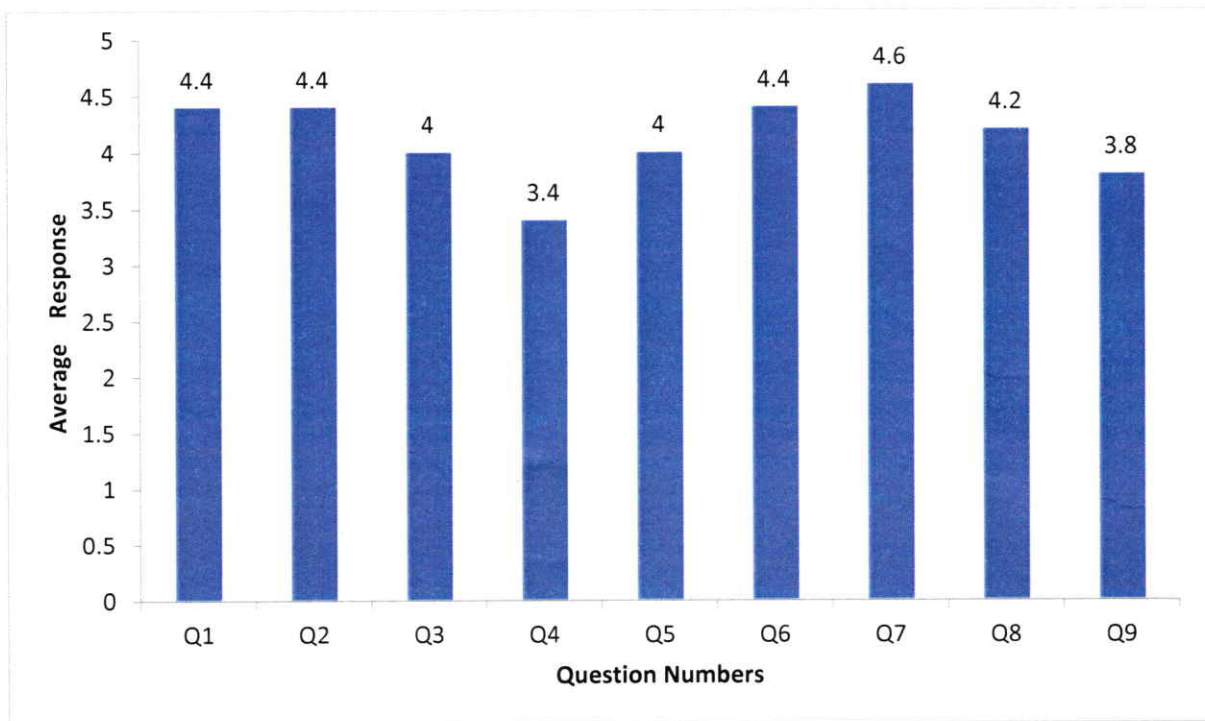

Feedback Analysis - ALUMNI
Feedback on Academic Performance and Ambience
AY 2019-2020
Department of IT

HOD - IT

Head of Department
Department of IT
Swami Vivekananda Institute of Technology

Principal