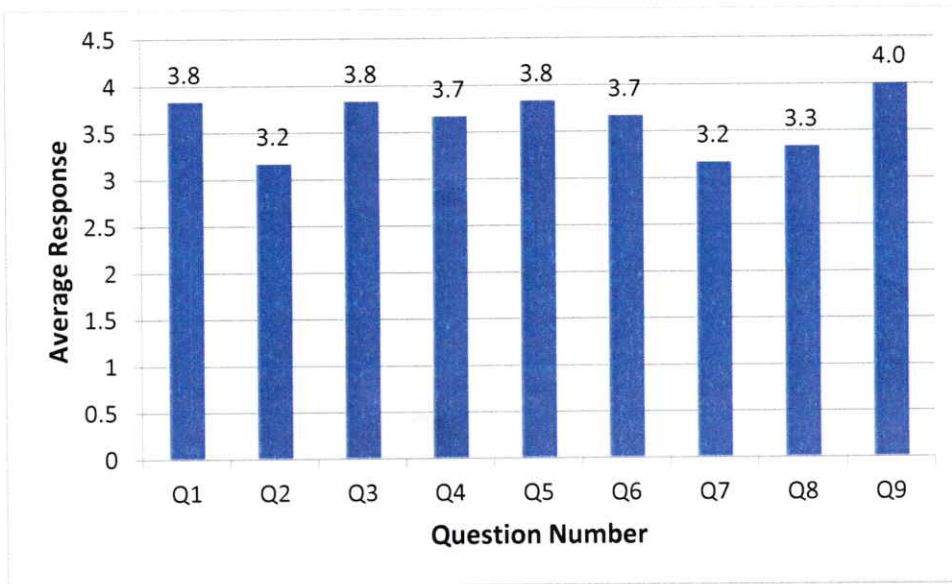

Feedback Analysis - ALUMNI
Feedback on Academic Performance and Ambience
AY 2019-2020
Department of CSE

HOD - CSE
Head of Department
Department of CSE
Swami Vivekananda Institute of Technology

Principal
PRINCIPAL
Swami Vivekananda Institute of Technology
Mahbub College Campus, R.P. Road,
SECUNDERABAD-500 003.3