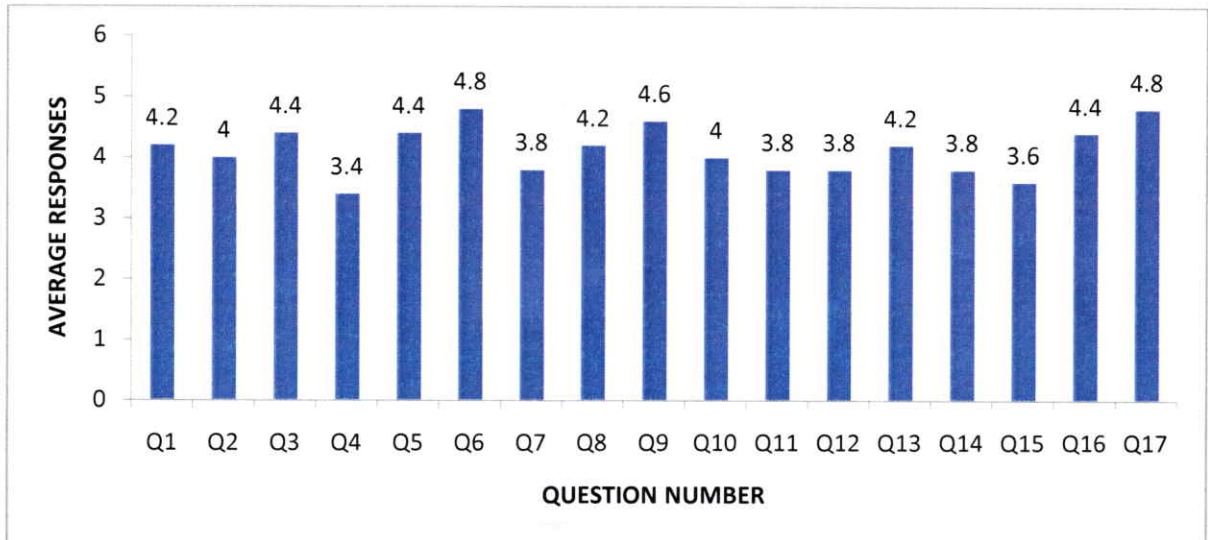

Feedback Analysis - Employer
Feedback on Academic Performance and Ambience
AY 2019-20

HOD-TPO

Principal