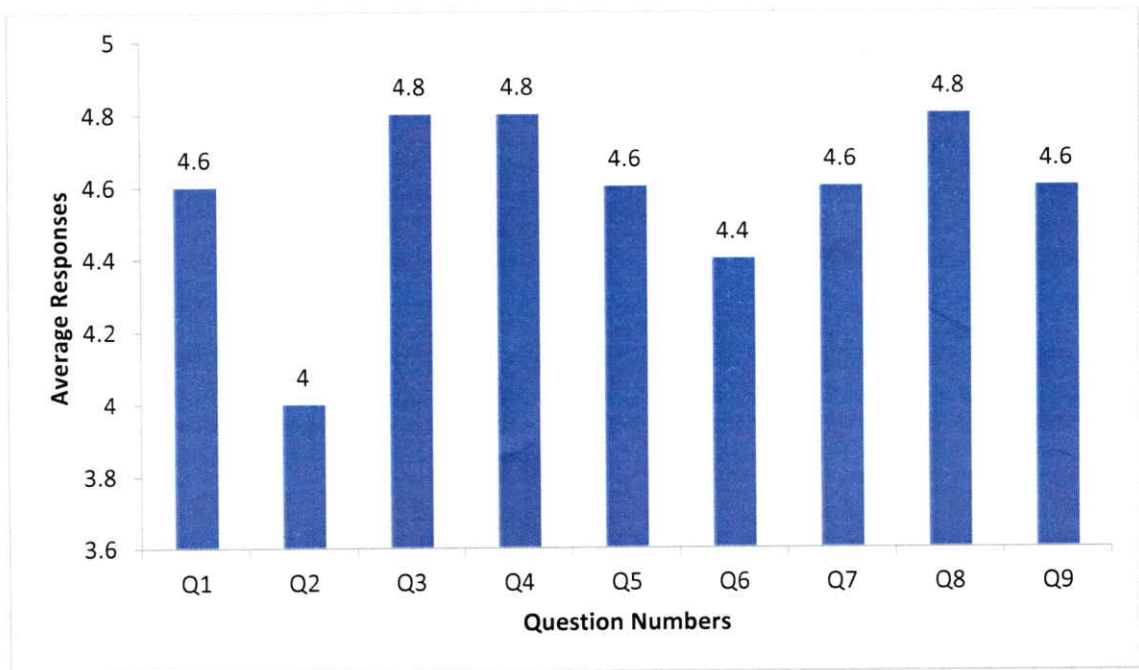

Feedback Analysis - ALUMNI
Feedback on Academic Performance and Ambience
AY 2019-2020

Department of ECE

HOD - ECE
Head of Department
Department of ECE
Swami Vivekananda Institute of Technology

Principal