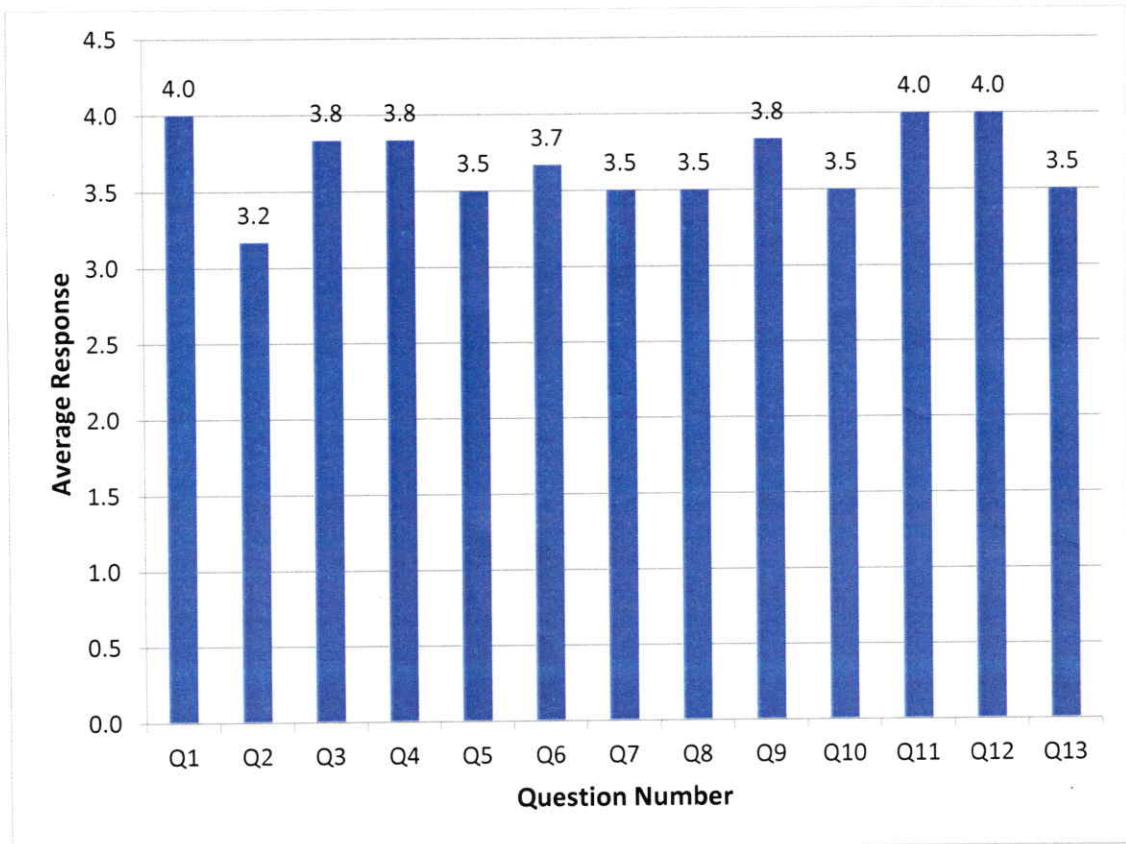

Feedback Analysis - Students

Feedback on Academic Performance and Ambience

AY 2019-20

Department of CSE

HOD-CSE

Head of Department
Department of CSE
Swami Vivekananda Institute of Technology

Principal

PRINCIPAL
Swami Vivekananda Institute of Technology
Mahabub College Campus, B.P. Road,
SECUNDERABAD-500 003.3