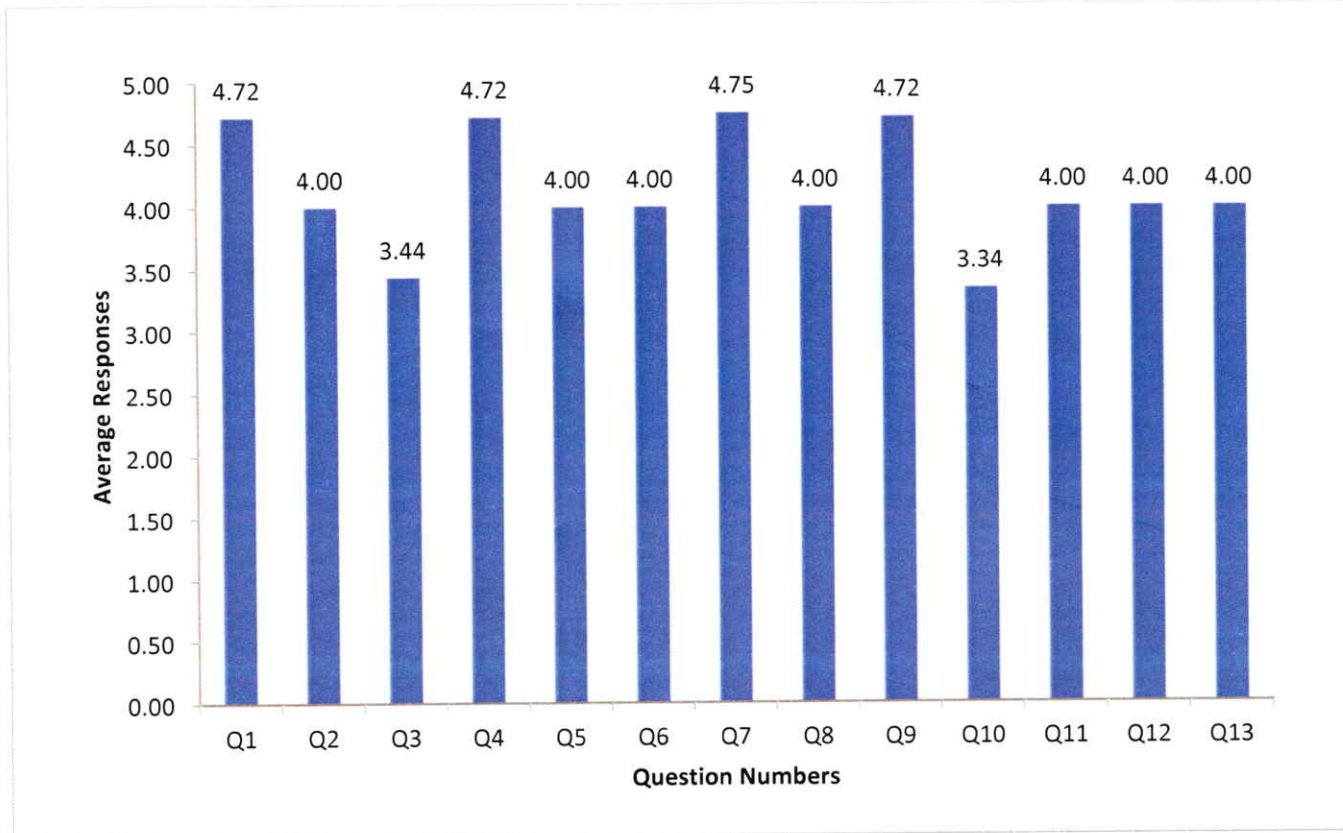

Feedback Analysis - Students

Feedback on Academic Performance and Ambience

AY 2019-20

Department of ME

HOD-ME

Professor and Head
Department of Mechanical Engineering
Swami Vivekananda Institute of Technology (SVIT)
Mahabub College Campus, Secunderabad-500083