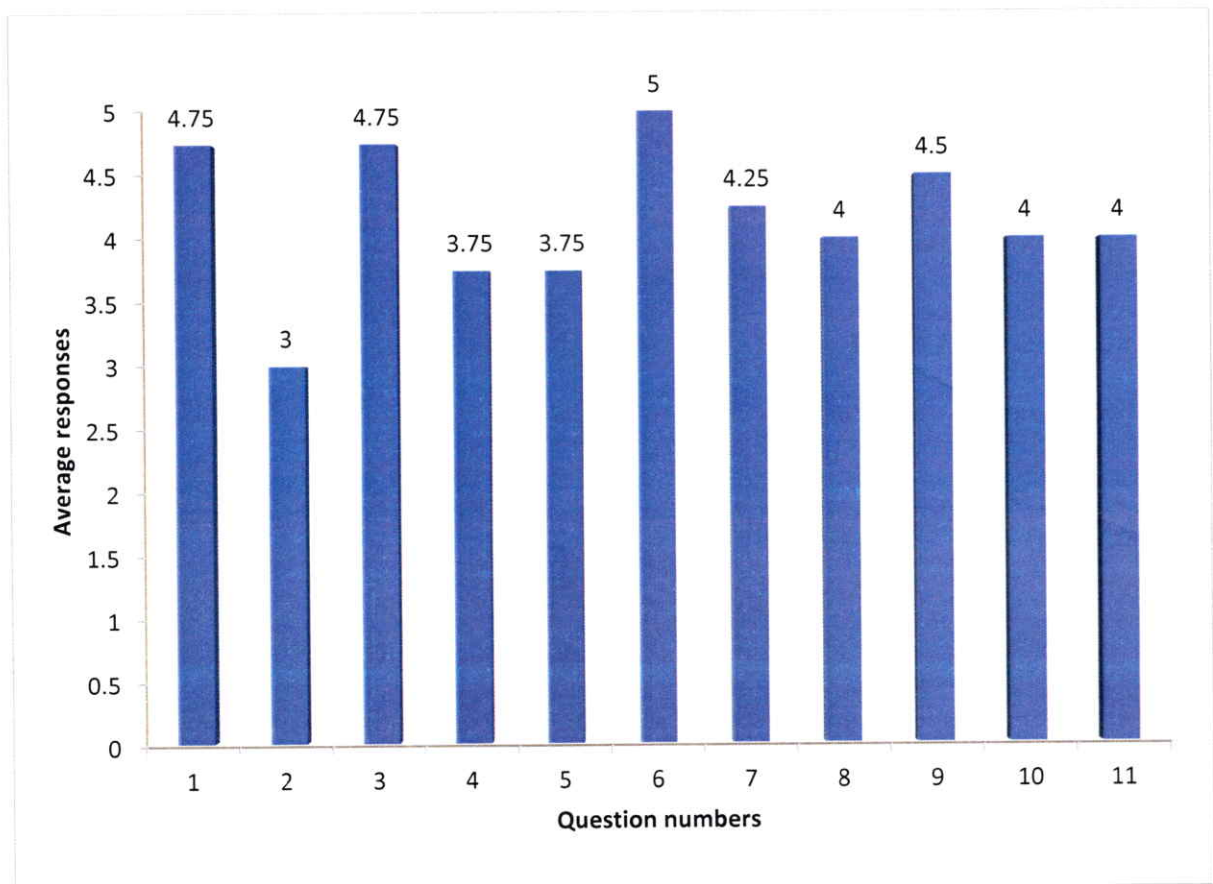

Feedback Analysis - faculty

Feedback on Academic Performance and Ambience

AY 2019-2020

Department of ME