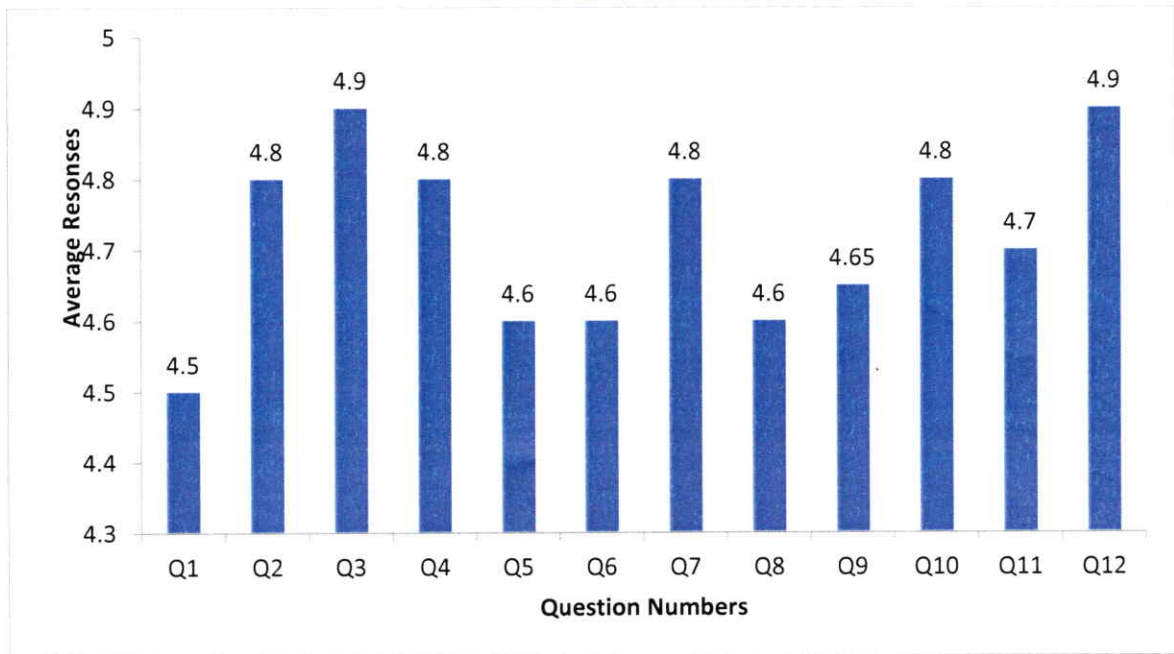

Feedback Analysis - Students
Feedback on Academic Performance and Ambience
AY 2019-20

Department of MBA

Chitra
HOD-MBA

Head of Department
Department of MBA
Swami Vivekananda Institute of Technology

[Signature]
Principal

PRINCIPAL
Swami Vivekananda Institute of Technology
Mahbub College Campus, R.P.Road,
SECUNDERABAD-500 003.3