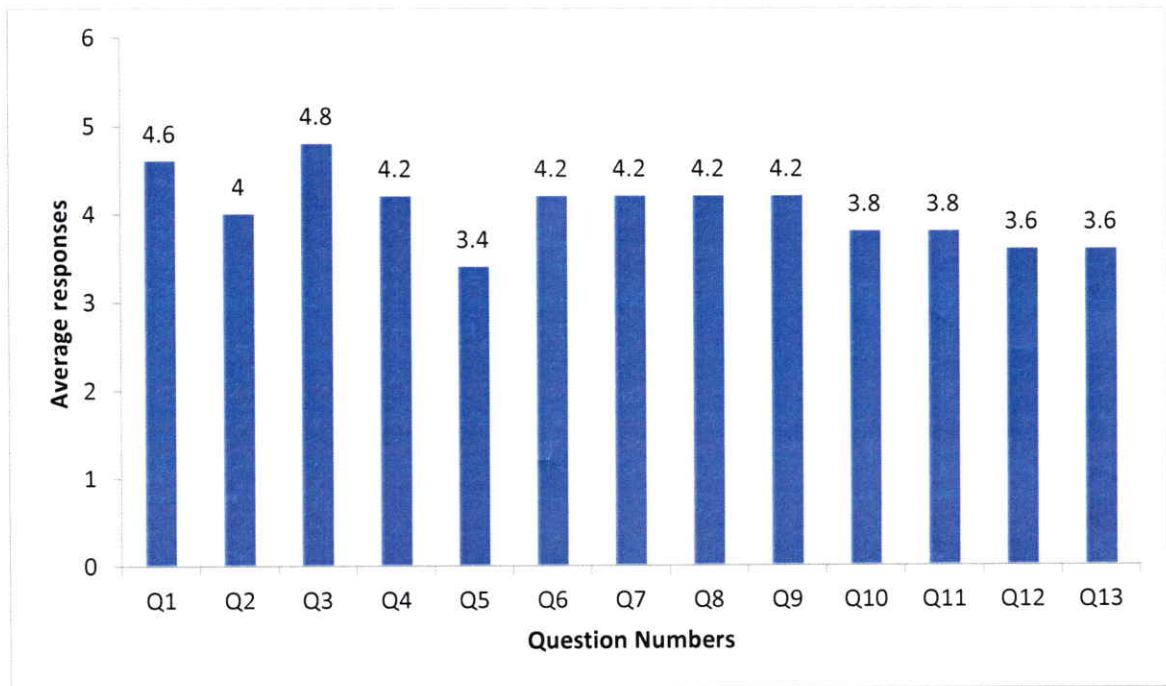

Feedback Analysis - Students

Feedback on Academic Performance and Ambience

AY 2019-20

Department of ECE

HOD-ECE

Head of Department
Department of ECE

Swami Vivekananda Institute of Technology

Principal