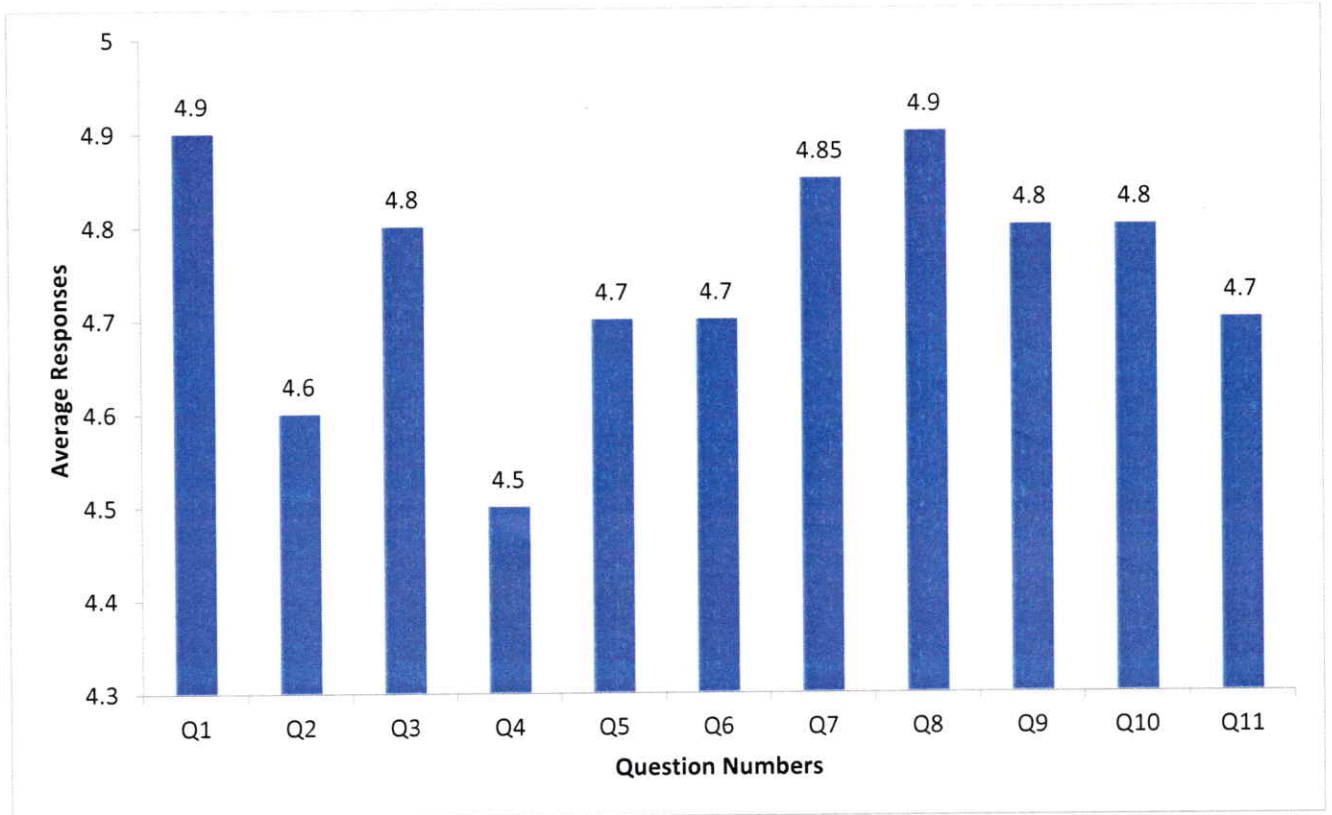

Feedback Analysis - faculty
Feedback on Academic Performance and Ambience
AY 2019-2020

Department of MBA

Chauhan
HOD-MBA

Head of Department
Department of MBA
Swami Vivekananda Institute of Technology

[Signature]
Principal

PRINCIPAL
Swami Vivekananda Institute of Technology
Mahbub College Campus, R.P.Road,
SECUNDERABAD-500 003.3