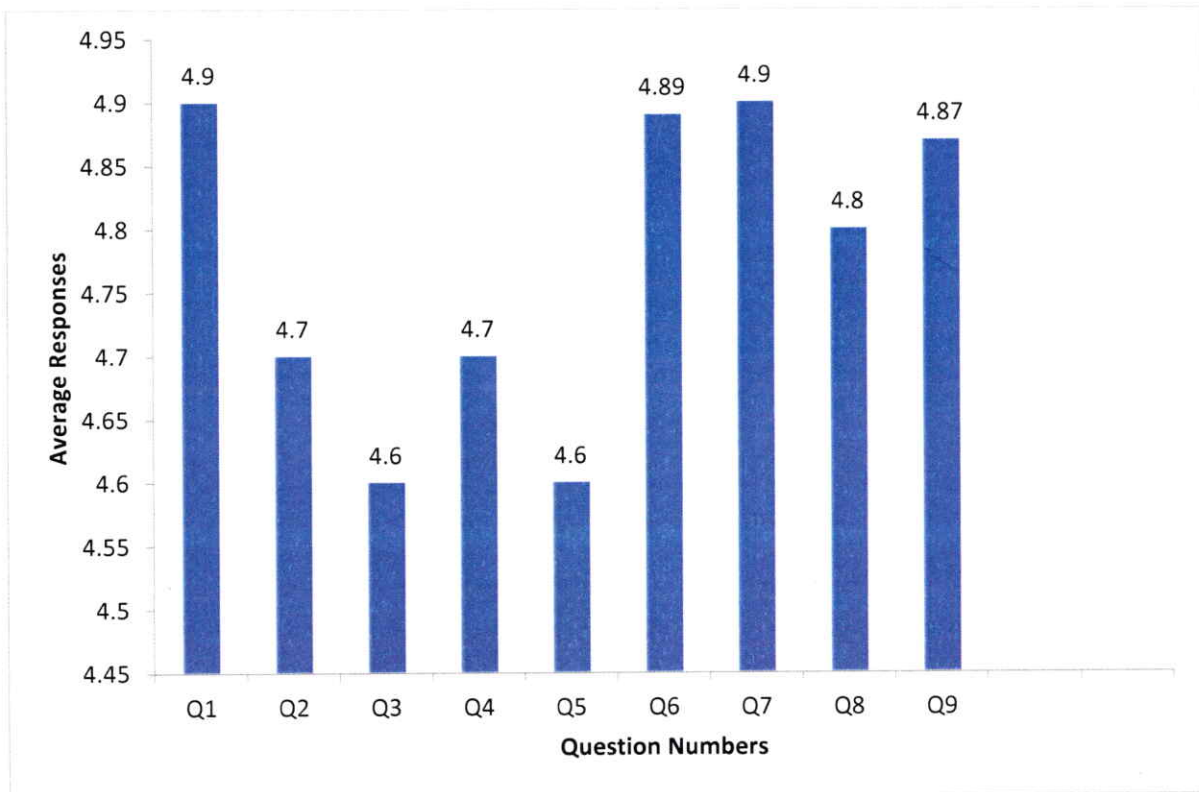

Principal
PRINCIPAL
Swami Vivekananda Institute of Technology
Mahabub College Campus, R.P.Road,
SECUNDERABAD-500 003.3

Feedback Analysis - Alumni
Feedback on Academic Performance and Ambience
2019-20 Batch
Department of MBA