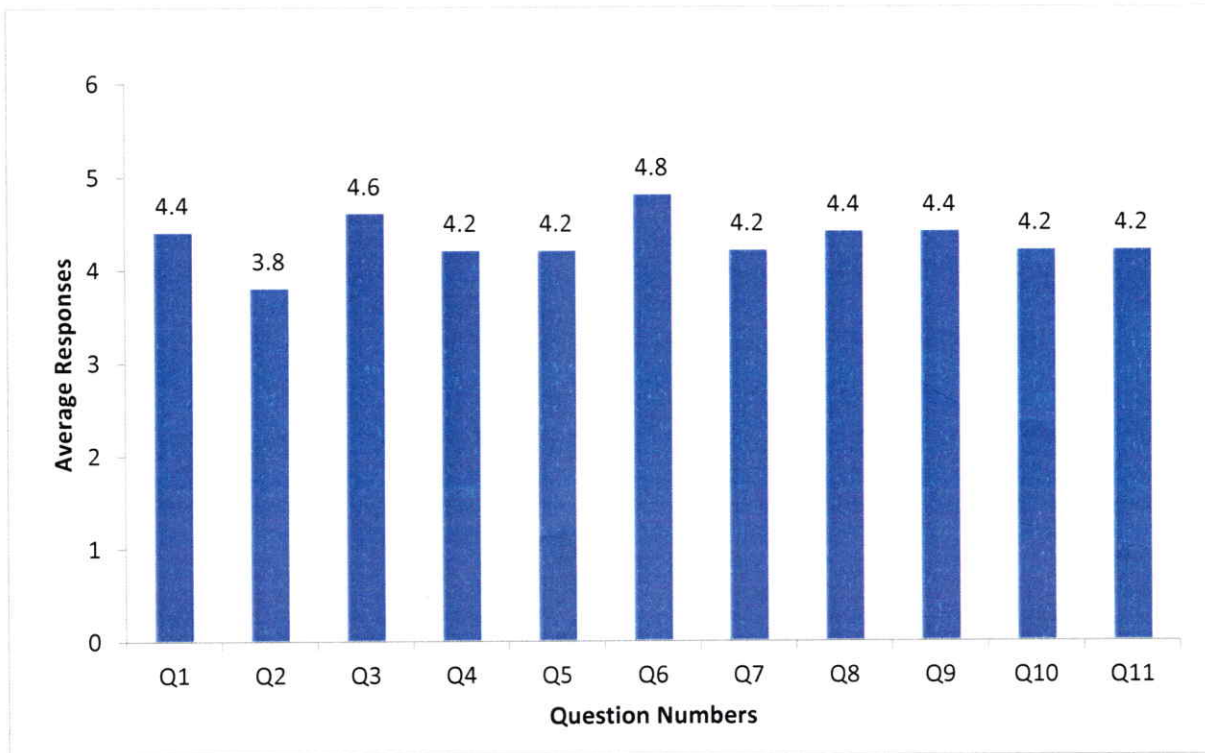

Feedback Analysis - faculty
Feedback on Academic Performance and Ambience
AY 2019-2020

Department of ECE