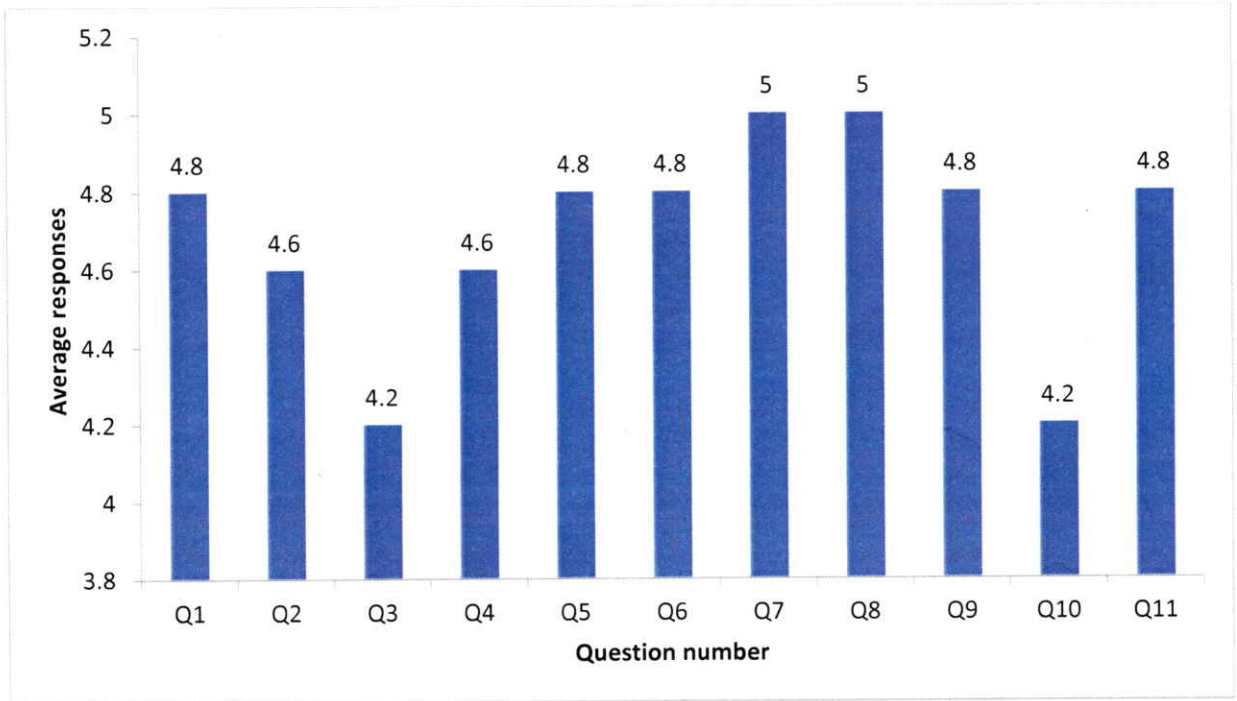

Feedback Analysis - faculty
Feedback on Academic Performance and Ambience

AY 2019-2020

Department of IT

[Signature]
HOD- IT

Head of Department
Department of IT
Swami Vivekananda Institute of Technology

[Signature]
Principal