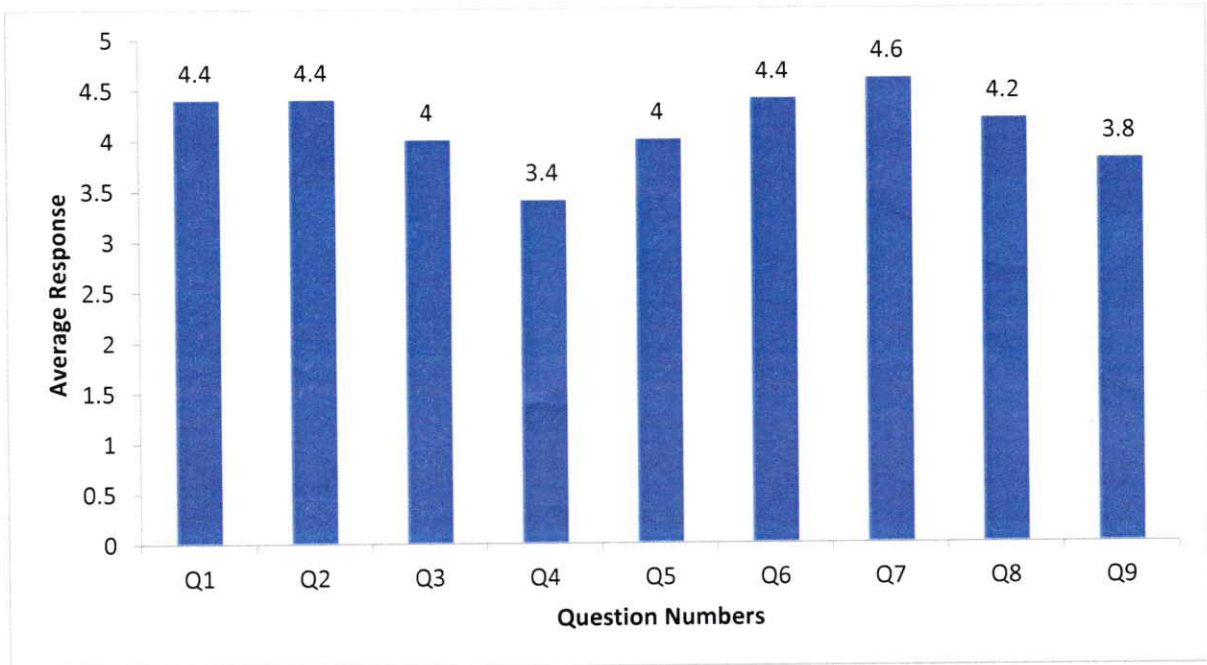

Feedback Analysis - ALUMNI
Feedback on Academic Performance and Ambience
AY 2019-2020
Department of ME