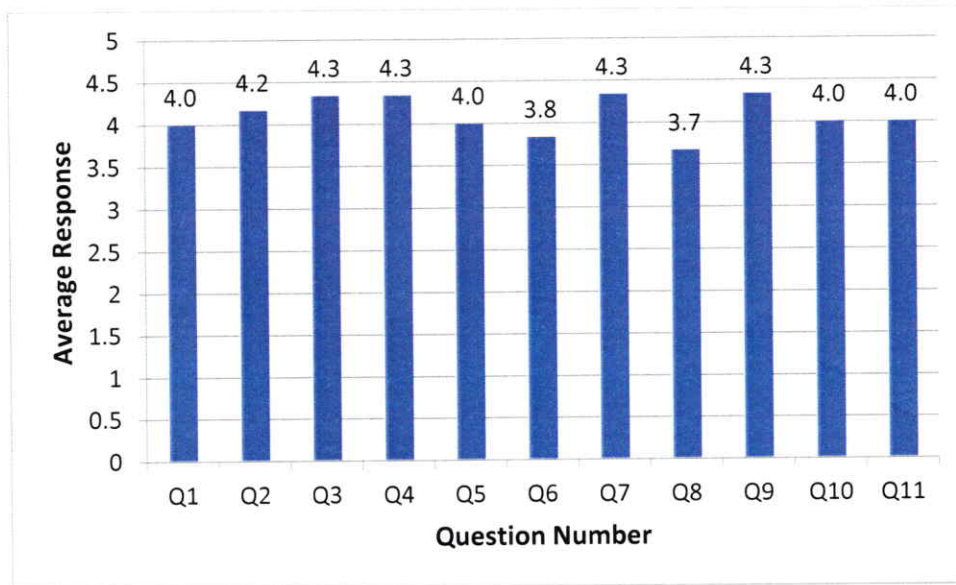

Feedback Analysis - faculty
Feedback on Academic Performance and Ambience
AY 2019-2020

Department of CSE

HOD-CSE
Head of Department
Department of CSE
Swami Vivekananda Institute of Technology

Principal
PRINCIPAL
Swami Vivekananda Institute of Technology
Mahbub College Campus, R.P. Road,
SECUNDERABAD-500 003.3