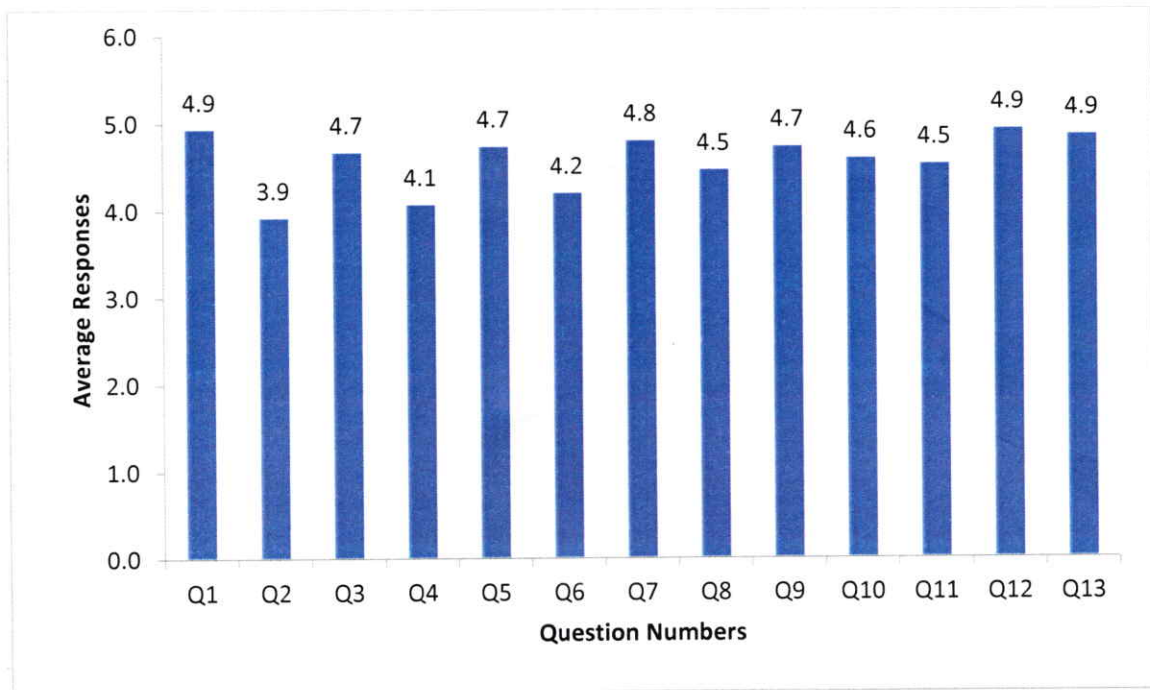

Feedback Analysis - Students
Feedback on Academic Performance and Ambience
AY 2019-20
Department of IT

HOD - IT

Head of Department
Department of IT
Swami Vivekananda Institute of Technology

Principal

PRINCIPAL
Swami Vivekananda Institute of Technology
Mahabub College Campus, R.P. Road,
SECUNDERABAD-500 003.3